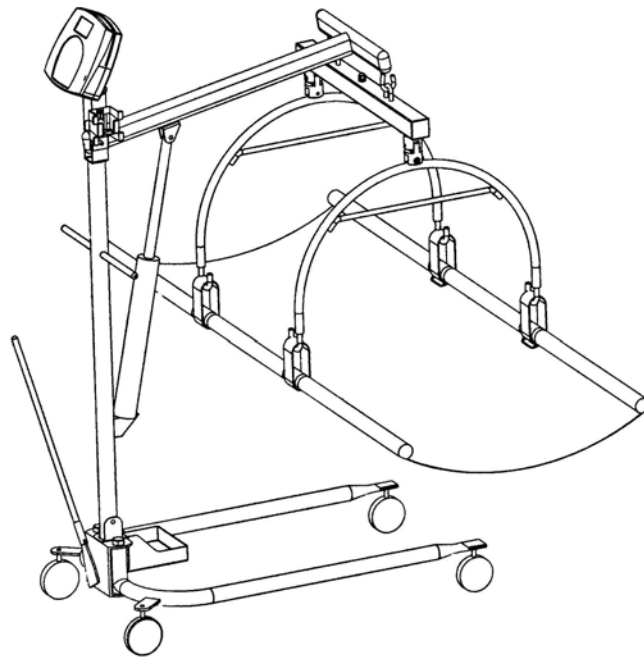

**PRO PLUS® STRETCHER SCALE
MODEL 2000KL**

OPERATION MANUAL