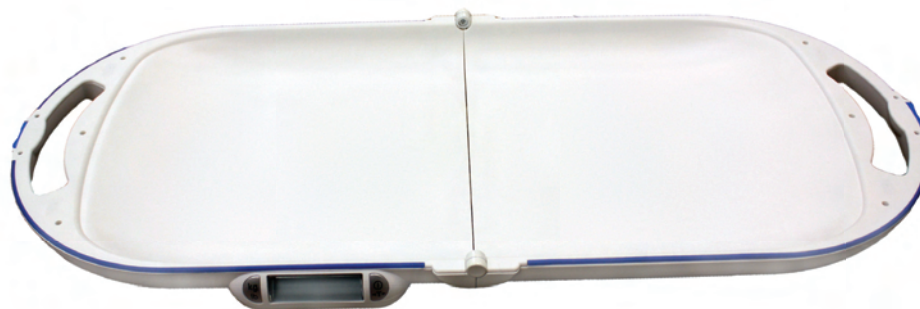

NEW for 2010!!!

**8320KL
Digital Portable Scale**

- Capacity: 33 lb / 15 kg
- Resolution: 0.5 oz / 10 g
- 3/4" LCD display
- Functions: LB / KG Conversion, Zero Out / Tare, Auto Zero, Auto Off
- Tray Size: 23-1/2" (w) x 11" (d) x 1" (h)
- 2 AAA batteries included
- Optional carrying case (order # 64771)
- 2 Year Limited Warranty

Carrying Case for 8320KL
Item # 64771

8320KL

8320KL Open

Model	Master Pack	Shipping Dims. (L x W x H) / Cube	Weight (LB)	UPC Code
8320KL	1	22" x 18" x 14.8" / 3.39	5 lb	892076002817