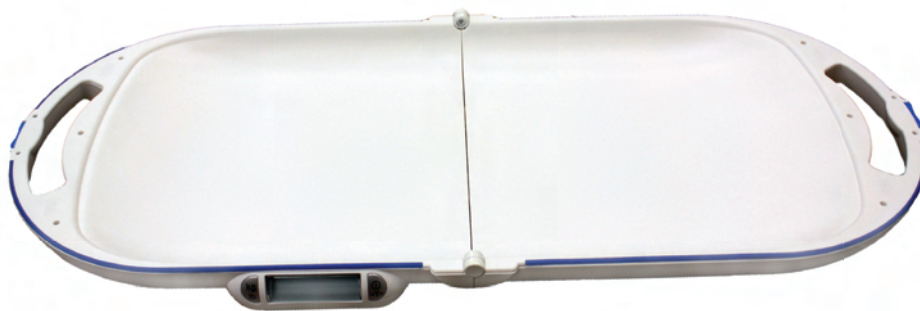

NEW for 2010!!!

**8320KL
Digital Portable Scale**

- Capacity: 33 lb / 15 kg
- Resolution: 0.5 oz / 10 g
- 3/4" LCD display
- Functions: LB / KG Conversion, Zero Out / Tare, Auto Zero, Auto Off
- Tray Size: 23-1/2" (w) x 11" (d) x 1" (h)
- 2 AAA batteries included
- Optional carrying case (order # 64771)
- 2 Year Limited Warranty

Carrying Case for 8320KL
Item # 64771

8320KL

8320KL Open

Model	Master Pack	Shipping Dims. (L x W x H) / Cube	Weight (LB)	UPC Code
8320KL	1	22" x 18" x 14.8" / 3.39	5 lb	892076002817