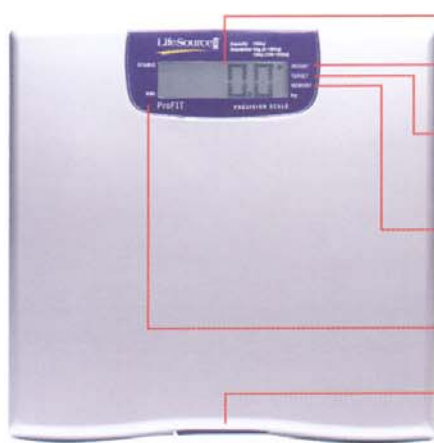

The UC-321S Precision Scale is a sleek, stylish unit that offers more precise readings and functionality than those offered from traditional scales. This scale provides your weight to a tenth of a pound for precise information.

Precise Measurements

The UC-321S Precision Scale provides ultra precise weight results. Even the slightest increase or decrease in weight from an object like a glass of water registers on this scale. The UC-321S scale is extremely useful for diabetics and athletes who need to closely monitor and control their body weight within a certain range.

Large Easy-to Read Display

Superior Accuracy

Accurate to 0.1 lb up to 350 lbs.

Target Weight Function

Automatically calculates difference between desired target and actual weight

31 Measurement Memory

Calculates difference between previous and current weight

Specifications

Capacity	350lb
Resolution	0.1lb
Display	LCD, character height, 1" height (25mm)
Power	4 type AA batteries
Battery Life	Approx. 2,000 measurements
Weight	Approx. 4.85lb (2.2kg)
Dimensions	12.6 x 12.3 x 1.4" (W x D x H)
Auto Power Off	5 seconds
Operating Temperature	50~95°F (10~35°C)
RS-232C Computer Interface	Model UC-321PS only
Warranty	3 years